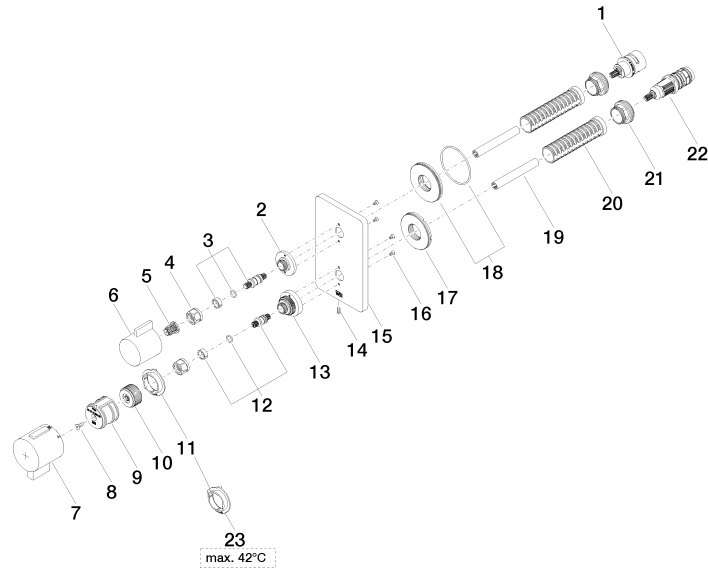

DORNBRACHT YARRE Concealed thermostat with one function volume control - Chrome

36 425 832

- temperature control handle with safety limit stop at 38°C
- hot water temperature limiter, can be preset

 Chrome

36 425 832-00 0010

 Soft Black

36 425 832-69 0010

DORNBACHT YARRE Concealed thermostat with one function volume control - Chrome

36 425 832
mm [inches]

Certificates

IAPMO_4976 (8).

DORNBACHT YARRE Concealed thermostat with one function volume control - Chrome

36 425 832

Parts for other finishes can be found here: [Soft Black](#)

DORNBACHT YARRE Concealed thermostat with one function volume control - Chrome

36 425 832

Spare parts list

No.	Item Number	Name	Quantity used	Delivery time
1	90 90 03 166 00 90	top	1	2
2	09 12 12 053-00	base	1	10
3	04 29 06 111 01-00	spindle	1	10
4	90 23 30 023 00 90	nut	2	2
5	90 12 12 002 00 90	fixing cap	1	2
6	09 20 67 006-00	handle	1	10
7	90 17 33 019 00-00	handle	1	10
8	90 30 30 124 00 90	screw	1	2
9	90 12 12 052 00 90	base	1	2
10	09 12 12 054 90	base	1	2
11	09 28 10 190 90	regulator	1	2
12	04 29 06 024 01-00	spindle	1	10
13	09 12 12 051-00	base	1	10
14	09 31 11 134 90	pin	1	2
15	09 11 02 246-00	plate	1	10
16	09 30 30 157 90	screw	4	2
17	09 30 01 296 90	disc	1	2
18	90 30 01 190 00 90	disc	1	2
19	90 23 01 124 00 90	sleeve	2	2
20	90 18 40 077 01 90	spindle	2	2
21	09 24 04 257 90	nut	2	2
22	90 15 02 013 00 90	cartridge	1	2
23	09 28 10 189 90	regulator	1	2