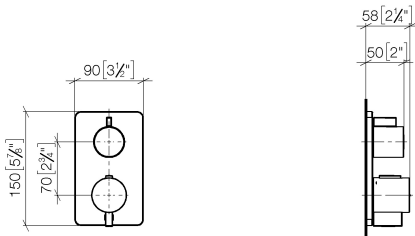

DORNBRACHT YARRE Concealed thermostat with one function volume control - Chrome

36 425 832

- temperature control handle with safety limit stop at 38°C
- hot water temperature limiter, can be preset

 Chrome

36 425 832-00 0010

 Soft Black

36 425 832-69 0010

DORNBACHT YARRE Concealed thermostat with one function volume control - Chrome

36 425 832
mm [inches]

Certificates

IAPMO_4976 (8).

DORNBACHT YARRE Concealed thermostat with one function volume control - Chrome

36 425 832

Parts for other finishes can be found here: [Soft Black](#)

DORNBACHT YARRE Concealed thermostat with one function volume control - Chrome

36 425 832

Spare parts list

No.	Item Number	Name	Quantity used	Delivery time
1	90 90 03 166 00 90	top	1	2
2	09 12 12 053-00	base	1	10
3	04 29 06 111 01-00	spindle	1	10
4	90 23 30 023 00 90	nut	2	2
5	90 12 12 002 00 90	fixing cap	1	2
6	09 20 67 006-00	handle	1	10
7	90 17 33 019 00-00	handle	1	10
8	90 30 30 124 00 90	screw	1	2
9	90 12 12 052 00 90	base	1	2
10	09 12 12 054 90	base	1	2
11	09 28 10 190 90	regulator	1	2
12	04 29 06 024 01-00	spindle	1	10
13	09 12 12 051-00	base	1	10
14	09 31 11 134 90	pin	1	2
15	09 11 02 246-00	plate	1	10
16	09 30 30 157 90	screw	4	2
17	09 30 01 296 90	disc	1	2
18	90 30 01 190 00 90	disc	1	2
19	90 23 01 124 00 90	sleeve	2	2
20	90 18 40 077 01 90	spindle	2	2
21	09 24 04 257 90	nut	2	2
22	90 15 02 013 00 90	cartridge	1	2
23	09 28 10 189 90	regulator	1	2